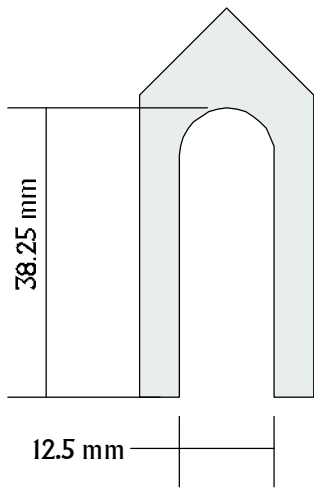

German Sentry Box

28mm Scale

Front Panel

Rear Panel

Side Panels x2

Roof Panel