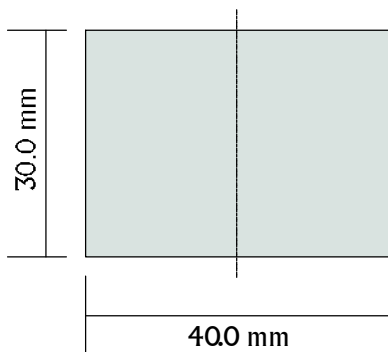

German Sentry Box

28mm Scale

Front Panel

Rear Panel

Side Panels x2

Roof Panel