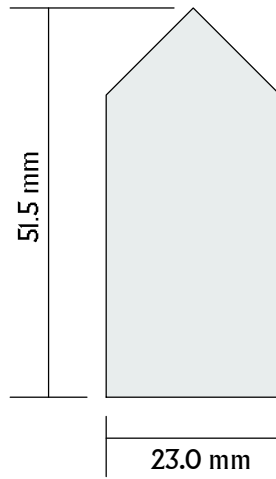

German Sentry Box

28mm Scale

Front Panel

Rear Panel

Side Panels x2

Roof Panel